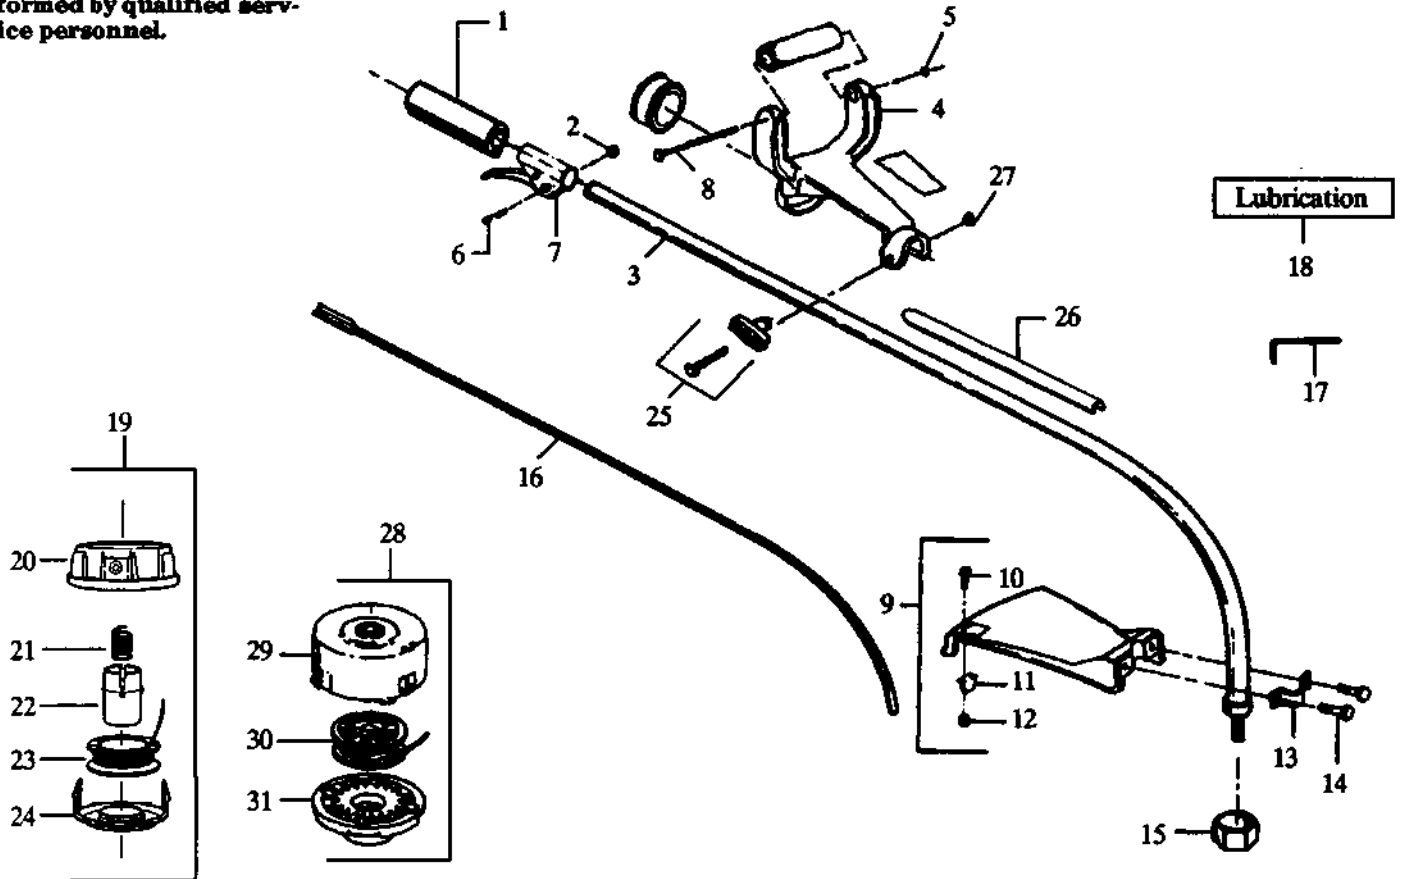

Note: Illustrations may differ from actual models due to design changes

Key No.	Part No.	Description	Key No.	Part No.	Description
1	530 02 97-62	Grip	19	952 70 85-23	Cutting Head Ass'y.
2	530 01 57-68	Nut	20	530 49 48-78	Hub Ass'y.
3	530 09 46-41	Drive Shaft Housing	21	530 09 48-30	Spring
4	530 09 50-34	Antivibe Handle	22	530 09 48-27	Release Button
5	530 01 57-85	Nut	23	952 70 85-10	Spool w/Line
6	530 01 57-74	Screw	24	530 09 48-28	Cover
7	530 01 43-31	Throttle Housing Ass'y.	25	530 06 93-47	"T" Handle
8	53 00 157-84	Screw	26	530 02 91-59	Shaft Warning Decal
9	530 06 93-45	Shield Kit Ass'y. (Incl. #10, 11, 12 & 14)	27	530 01 51-97	Nut
10	530 01 53-37	Screw	28	952 70 85-29	Cutting Head Ass'y.
11	530 09 45-70	Line Limiter	29	530 09 45-92	Hub Ass'y.
12	530 01 56-53	Locknut	30	952 70 85-28	Spool w/Line
13	530 09 36-53	Shield Bracket	31	530 09 44-94	Cover
14	530 09 22-43	Screw	Not Shown		
15	530 09 45-43	Dust Cup			
16	530 09 45-51	Drive Shaft		530 46 80-67	Operator's Manual
17	530 03 11-11	Hex Wrench (5/32)			Carton Contents Bag
18	530 03 01-02	Shaft Lubrication		530 01 43-42	Model GT26
				530 01 43-33	Model GT32

Key No.	Part No.	Description	Key No.	Part No.	Description
1	5300350-14	* + Metering Diaphragm	11	530 03 50-31	+ Metering Lever
2	5300351-51	* + Metering Diaphragm Gasket	12	530 03 51-88	+ Metering Lever Spring
3	5300351-47	* + Circuit Plate Gasket	13	530 03 51-06	+ Inlet Needle Valve
4	5300351-42	Hi Speed Needle	14	530 03 51-78	+ Inlet Screen
5	5300350-36	Hi Speed Needle Spring	15	530 03 51-66	* + Pump Diaphragm
6	5300351-41	Idle Needle	16	530 03 51-64	* + Pump Gasket
7	5300350-23	Idle Needle Spring	17	530 03 52-60	Carb. Kwik Repair Kit (+ Indicates Contents)
8	5300352-03	Idle Speed Screw			Carb. Gasket/Diaphragm Kit (*Indicates Contents)
9	5300352-08	Idle Speed Spring	18	530 03 51-85	
10	5300350-28	+ Metering Pin			